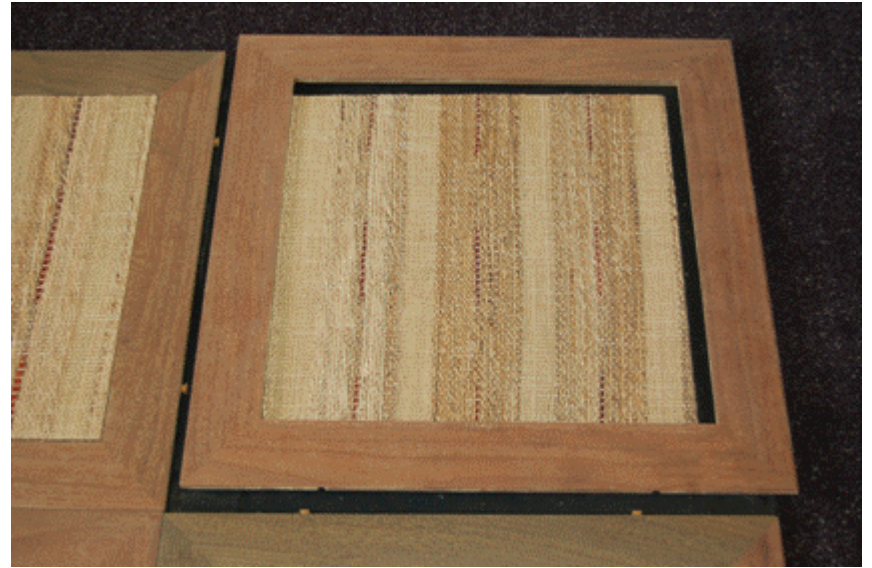

Rivergrass processing by artisans. River grass is an abundant raw material in India

Variation in the form and materials of the Just™ Floor constituent parts creates a customisable flooring system.

Interface

Just™ Floor 3/6

Just™ Floor prototypes at Interface Europe's London Showroom

Interface

Just™ Floor 6/6

Selected designs of Just™ India inserts

Just™ India custom design options

A photograph of a modern interior space. On the left, a large window with a dark frame looks out onto a lush tropical garden with banana plants. In the center, a large, white, textured wall panel is mounted above a dark fireplace. In the foreground, a checkered rug with a dark border and light-colored squares is laid out on the floor, with two stacks of tufted, light-colored cushions. To the right, a wooden cabinet and a sink are visible, suggesting a kitchen or bathroom area. The overall atmosphere is bright and airy, with natural light from the window.