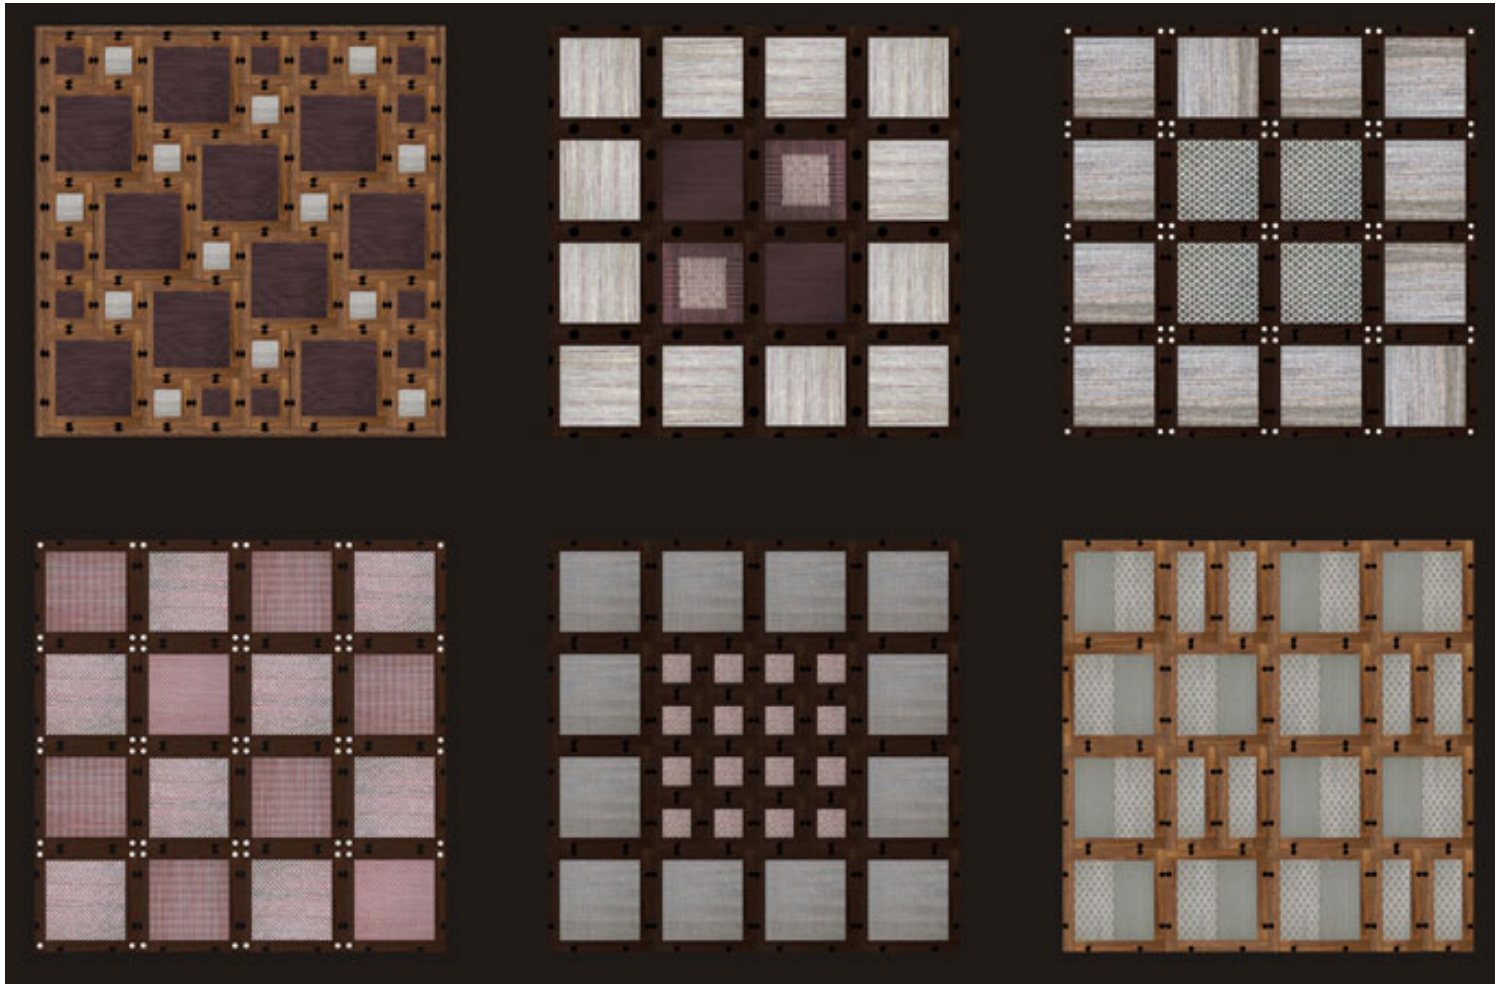

Rivergrass processing by artisans. River grass is an abundant raw material in India

Variation in the form and materials of the Just™ Floor constituent parts creates a customisable flooring system.

Interface

Just™ Floor 3/6

Just™ Floor prototypes at Interface Europe's London Showroom

Interface

Just™ Floor 6/6

Selected designs of Just™ India inserts

Just™ India custom design options

A photograph of a modern interior space. On the left, a large window with a dark frame looks out onto a lush tropical garden with banana plants. In the center, a large, white, textured wall panel is mounted above a dark fireplace. In the foreground, a checkered rug with a dark border and light-colored squares is laid out on the floor, with two stacks of tufted, light-colored cushions. To the right, a wooden cabinet and a sink are visible, suggesting a kitchen or bathroom area. The overall atmosphere is bright and airy, with natural light from the window.