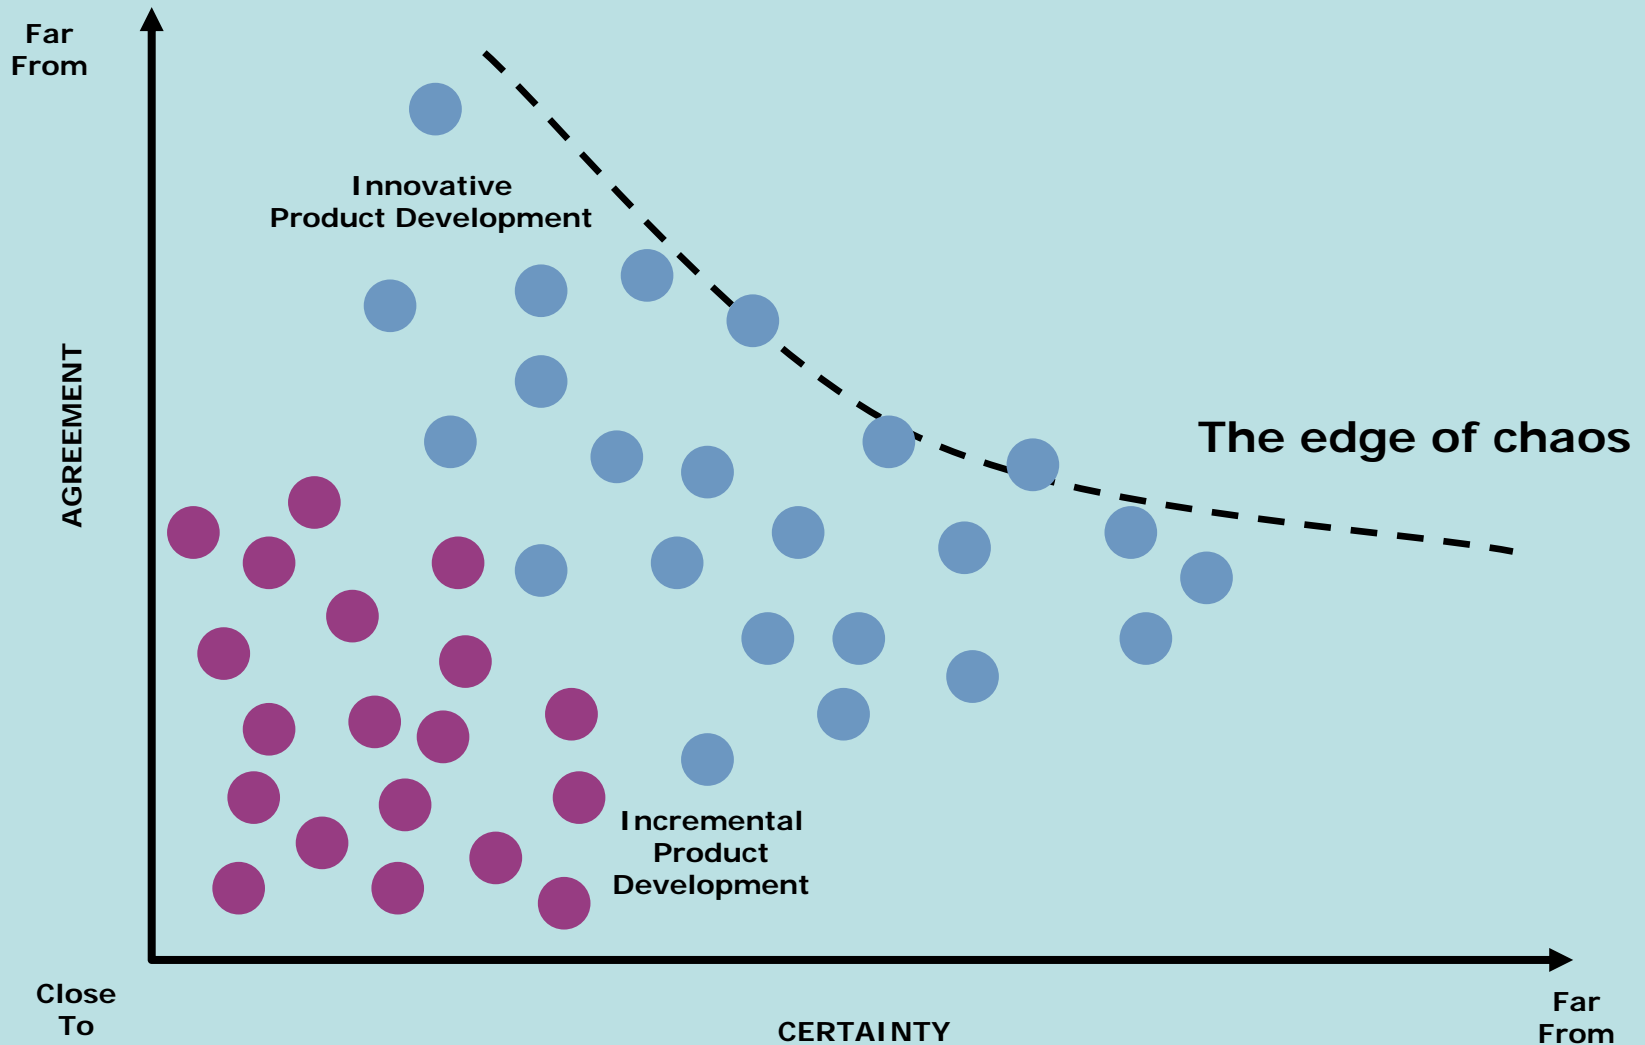

*Interface*FLOR

The edge of chaos ?

Eco - I - Farnham

Mission Zero:
*our promise to eliminate
any negative impact our company
may have on the environment
by the year 2020.*

Agenda

Innovation at InterfaceFLOR

Innovative Product Development

Working with Innovation

*Interface*FLOR

Social Innovation Project

Just™

Mission Zero:
*our promise to eliminate
any negative impact our company
may have on the environment
by the year 2020.*